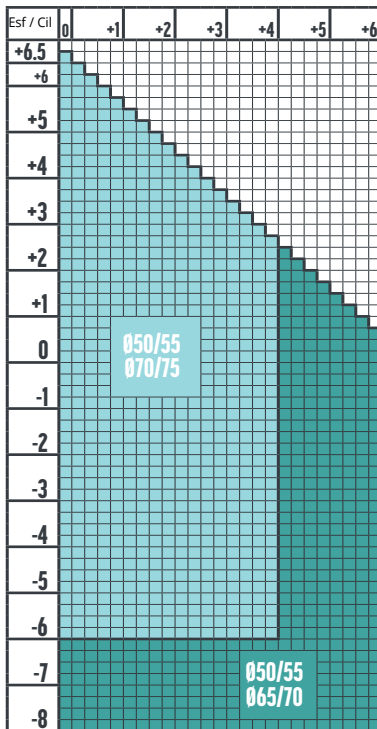

INVICTA COMPLET H45 TRANSITIONS DRIVEWEAR 1,5  
 INVICTA PLUS H45 TRANSITIONS DRIVEWEAR 1,5  
 INVICTA H40 TRANSITIONS DRIVEWEAR 1,5

<b>Adición</b>	0.50 - 4.00 / 0.25
<b>Tratamientos</b>	HMC-HYDRO+- ULTRA - ULTRABLUE - PURE
<b>Color</b>	-

<b>PASILLOS</b>	<b>ALTURA MÍNIMA MONTAJE</b>
XS 14 mm	15-16 mm
XS/X 15 mm	16-17 mm
S 16 mm	17-18 mm
S/M 17 mm	18-19 mm
M 18 mm	19-20 mm
M/L 19mm	20-21 mm
L 20 mm	21-22 mm